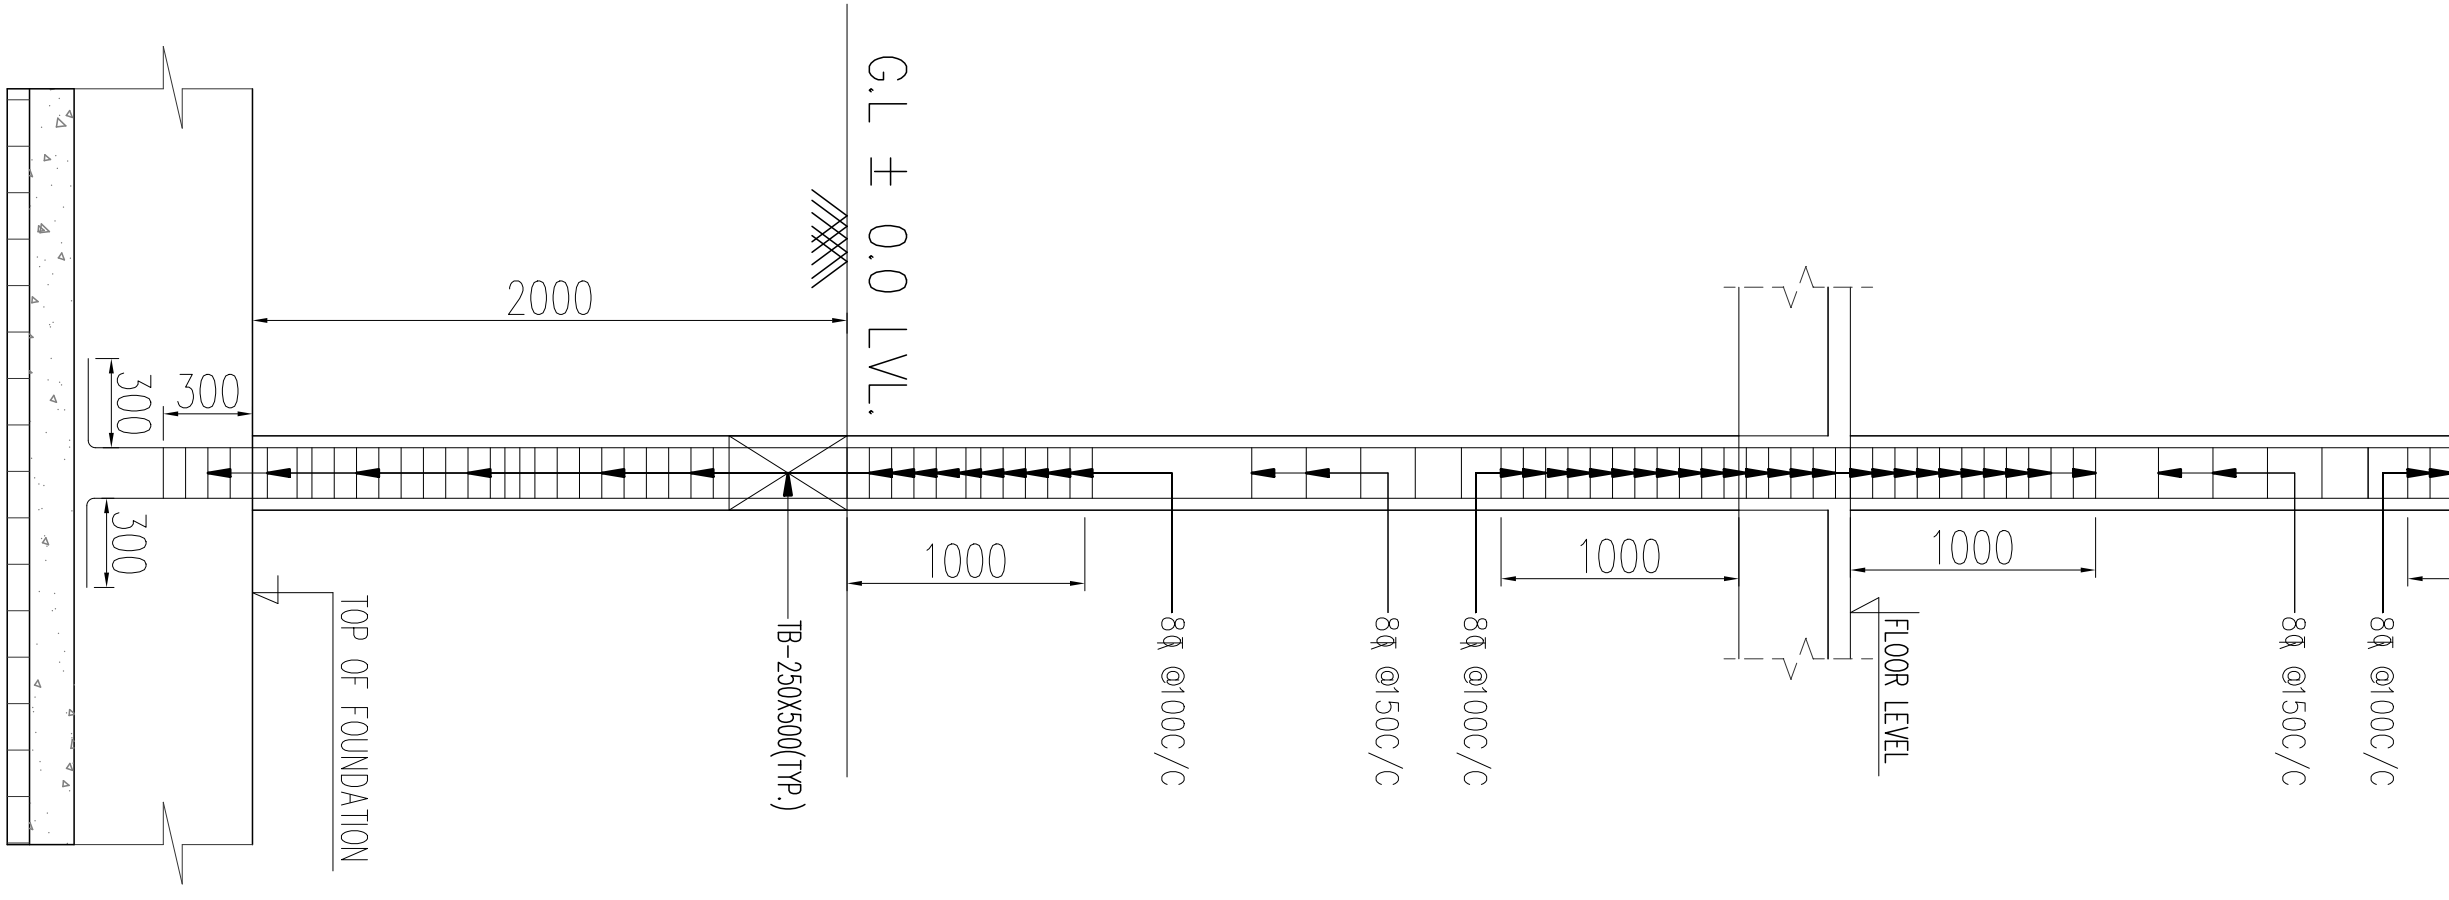

TYPICAL DETAIL OF COLUMN REINFT.