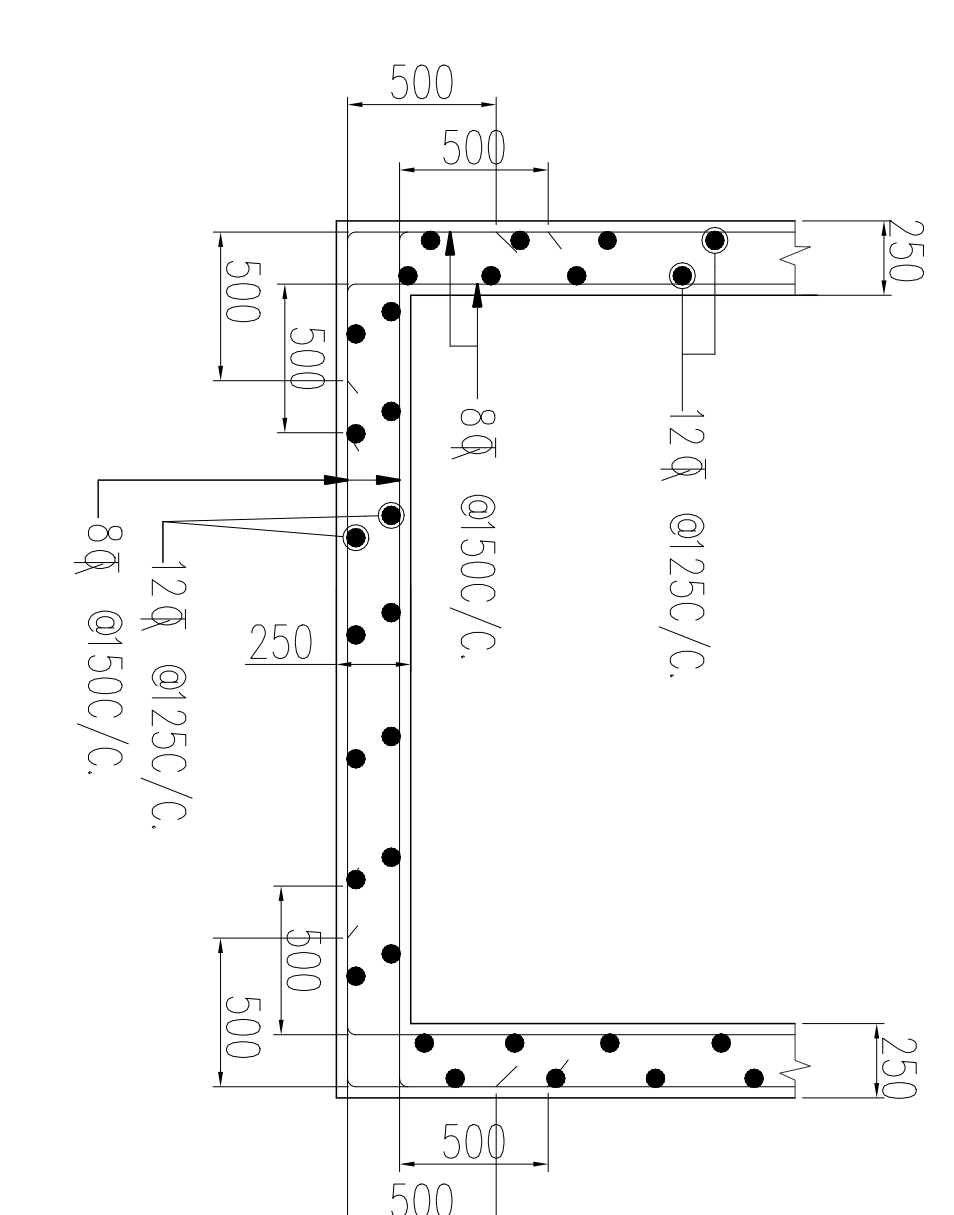

GRADE OF CONCRETE - M25	C1	C2	C3	C4	C5	C6	C7	C8	C9	C10	C11	C12	C13	C14	C15	C16	C17	C18	C19	C20	C21	C22	C23	C24	C25	C26	C27	C28	C29	C30
4TH FLOOR TO ROOF	10-16	6-20 + 8-46	10-20	6-20 + 4-46	10-16	16-16	6-20	6-20 + 6-41	6-20 + 6-41	14-16	16-16	6-20	6-20 + 12-40	18-20	18-20	18-16	18-16	14-12	16-16	18-12	18-16	18-16	6-20 + 8-41	18-16	6-20 + 6-41	8-20 + 10-41	18-16	18-16	18-16	
2ND FLOOR TO 4TH FLOOR	10-16	14-20	10-20	6-20 + 4-46	10-16	16-16	6-20 + 6-41	6-20 + 6-41	6-20 + 8-41	6-20 + 10-41	16-20	6-20 + 12-40	18-20	18-20	18-20	18-20	18-20	14-16	16-20	18-16	18-20	18-20	6-20 + 8-41	18-20	6-20 + 6-41	8-20 + 10-41	18-20	18-20	18-20	
1ST FLOOR TO 2ND FLOOR	10-20	14-20	10-20	10-20	10-20	10-20	10-20	12-20	14-20	16-20	16-20	6-20 + 12-40	18-20	18-20	18-20	18-20	18-20	14-20	16-20	18-20	18-20	18-20	6-20 + 12-40	14-20	8-20 + 10-41	18-20	18-20	18-20	18-20	
FOUNDATION 1ST FL. LV.	10-20	14-20	10-20	10-20	10-20	10-20	10-20	12-20	14-20	16-20	16-20	6-20 + 12-40	18-20	18-20	18-20	18-20	18-20	14-20	16-20	18-20	18-20	18-20	6-20 + 12-40	14-20	8-20 + 10-41	18-20	18-20	18-20	18-20	
COL. SIZE	300X600	300X600	300X600	300X600	300X600	300X600	300X600	300X600	300X600	300X600	300X600	300X750	300X750	300X600	300X600	300X600	300X600	300X600	300X600	300X600	300X600	300X600	300X600	300X600	300X600	300X600	300X600	300X600	300X600	
COL. MARKED	C1	C2	C3	C4	C5	C6	C7	C8	C9	C10	C11	C12	C13	C14	C15	C16	C17	C18	C19	C20	C21	C22	C23	C24	C25	C26	C27	C28	C29	C30

GRADE OF CONCRETE - M25